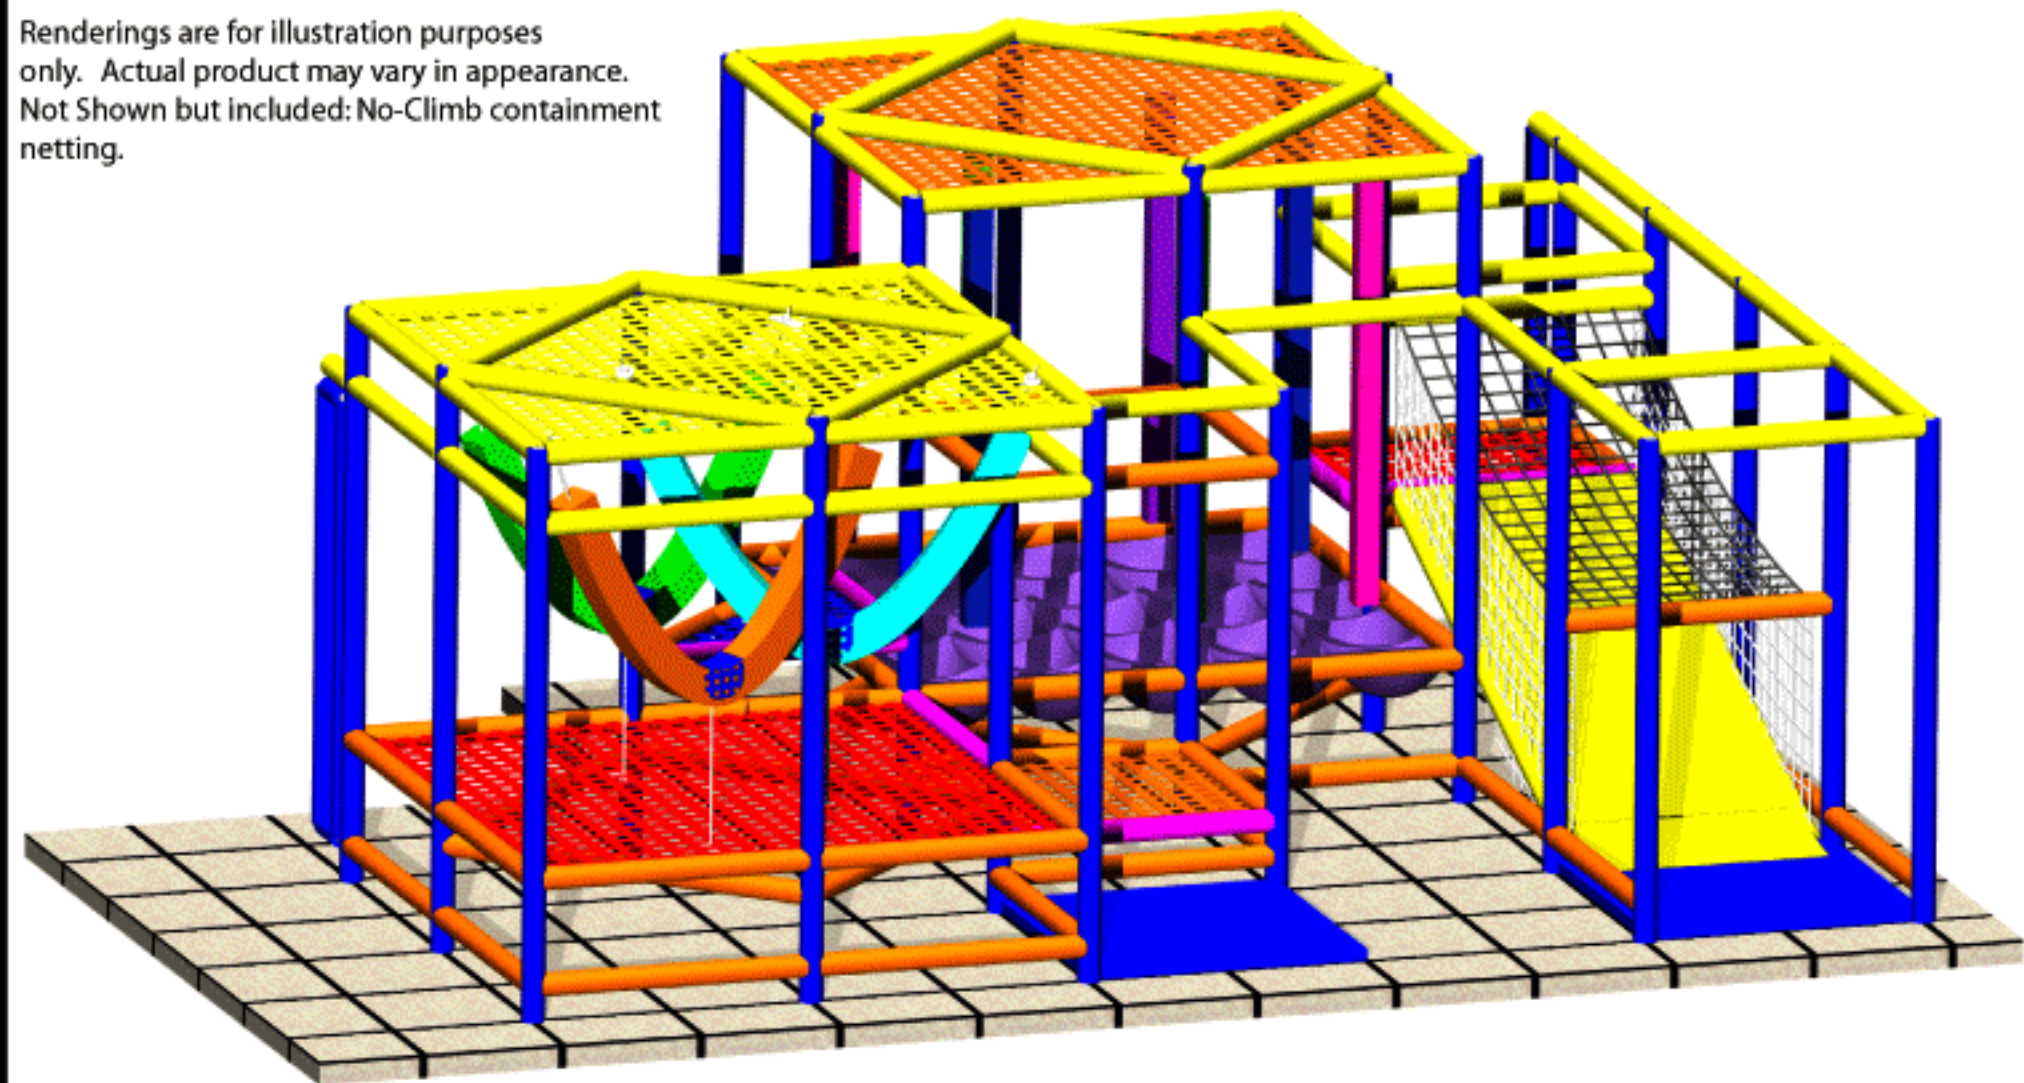

**Note:** variety of color selections available for platforms, post foam, mats and covers

Renderings are for illustration purposes only. Actual product may vary in appearance. Not Shown but included: No-Climb containment netting.

**PLAYSMART**™

Project:

Size: 20' x 12' x 9' tall

Date:

Dwg Type: Perspectives

Drawn by: TB

Dwg #: 160

Rev: 0

Play Components:

- Tot Slide
- Kangaroo Room
- Rodeo Riders
- (3) Transition Web Floors
- Floor Mats

<b>PLAYSMART™</b>	
Project:	Drawn by: TB
Size: 20' x 12' x 9' tall	Dwg #: 160
Date:	Rev: 0
Dwg Type: Perspectives	