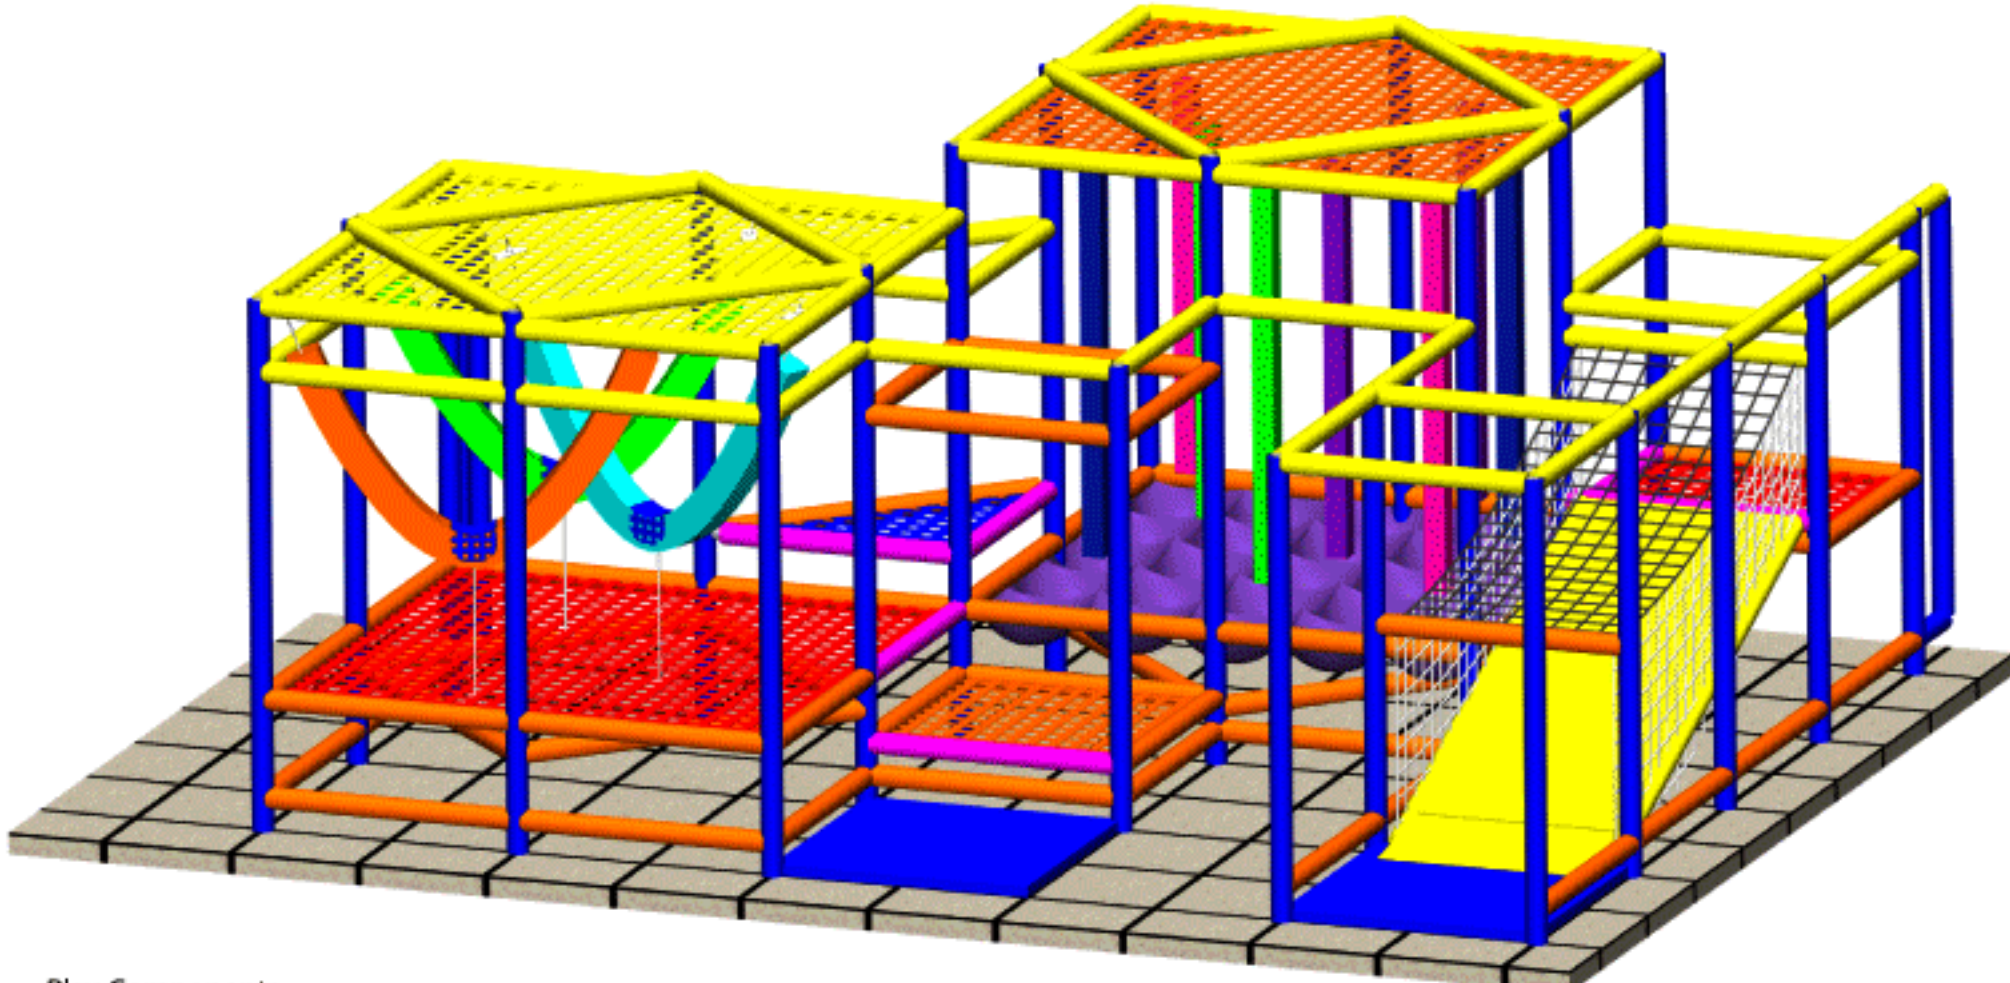

**Note:** variety of color selections available for platforms, post foam, mats and covers

Renderings are for illustration purposes only. Actual product may vary in appearance. Not Shown but included: No-Climb containment netting.

**PLAYSMART**™

Project:

Size: 20' x 12' x 9' tall

Date:

Dwg Type: Perspectives

Drawn by: TB

Dwg #: 160

Rev: 0

Play Components:

- Tot Slide
- Kangaroo Room
- Rodeo Riders
- (3) Transition Web Floors
- Floor Mats

<b>PLAYSMART™</b>	
Project:	Drawn by: TB
Size: 20' x 12' x 9' tall	Dwg #: 160
Date:	Rev: 0
Dwg Type: Perspectives	