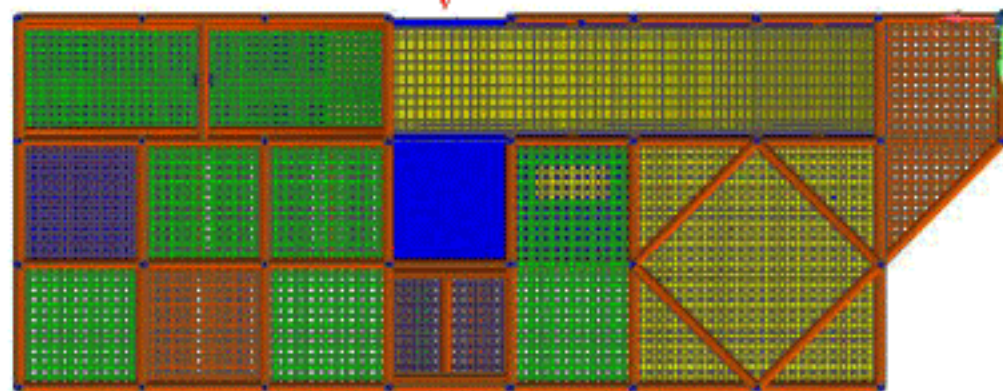

PLAYSMART™

32' x 12' x 19'

Playground
Entrance

Front

Back

PLAYSMART™

32' x 12' x 19'

150