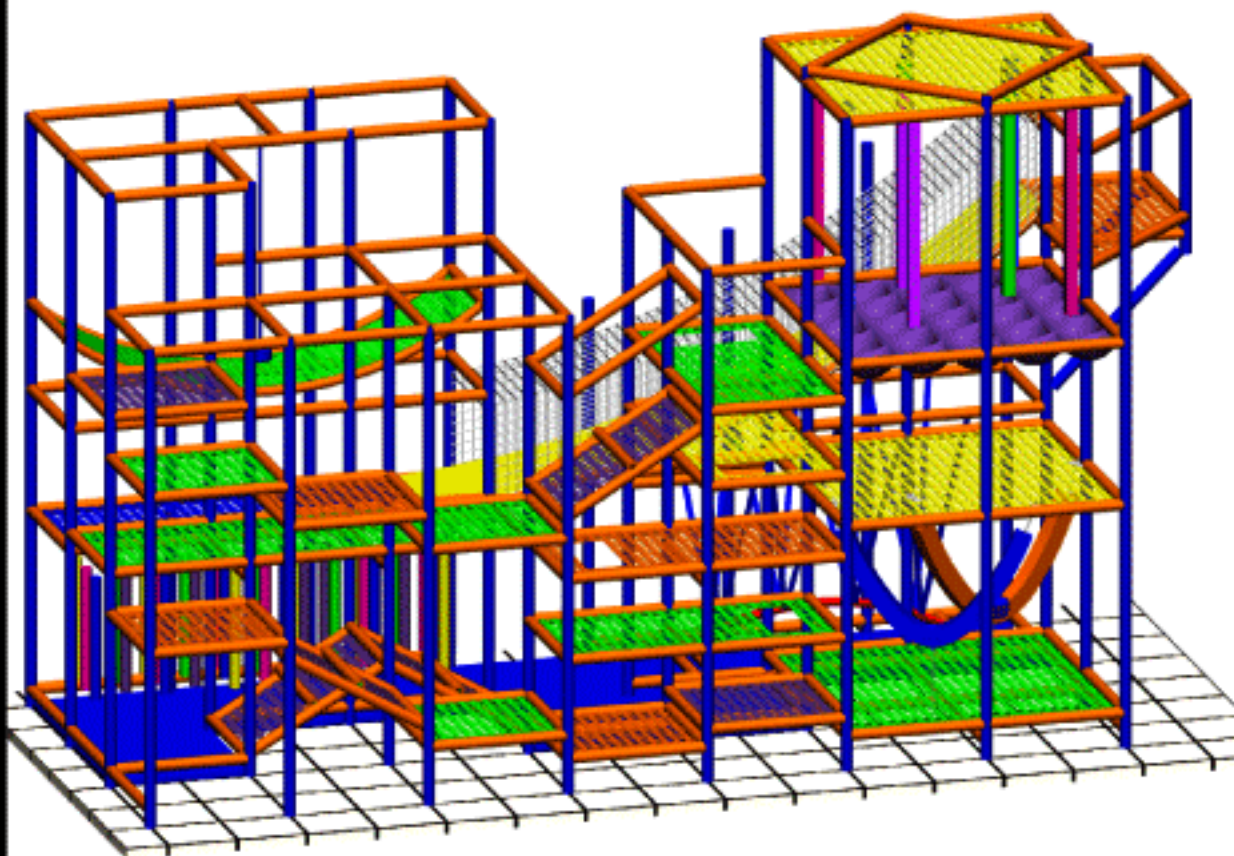

Events:

- Slide
- Challenge Path
- Rodeo Riders
- Swing
- Giant Stalagbag Crawl
- Kangaroo Room
- (2) Ramps
- Web Mountain
- Cave Climb
- Spiral Stair Climb

Accessories:

- Tuffpad Post Padding
- No-Climb Safety Netting
- Floor Mats
- Maintenance Access Gate

PLAYSMART™

32' x 12' x 19'

Playground
Entrance

Front

Back

PLAYSMART™

32' x 12' x 19'

150