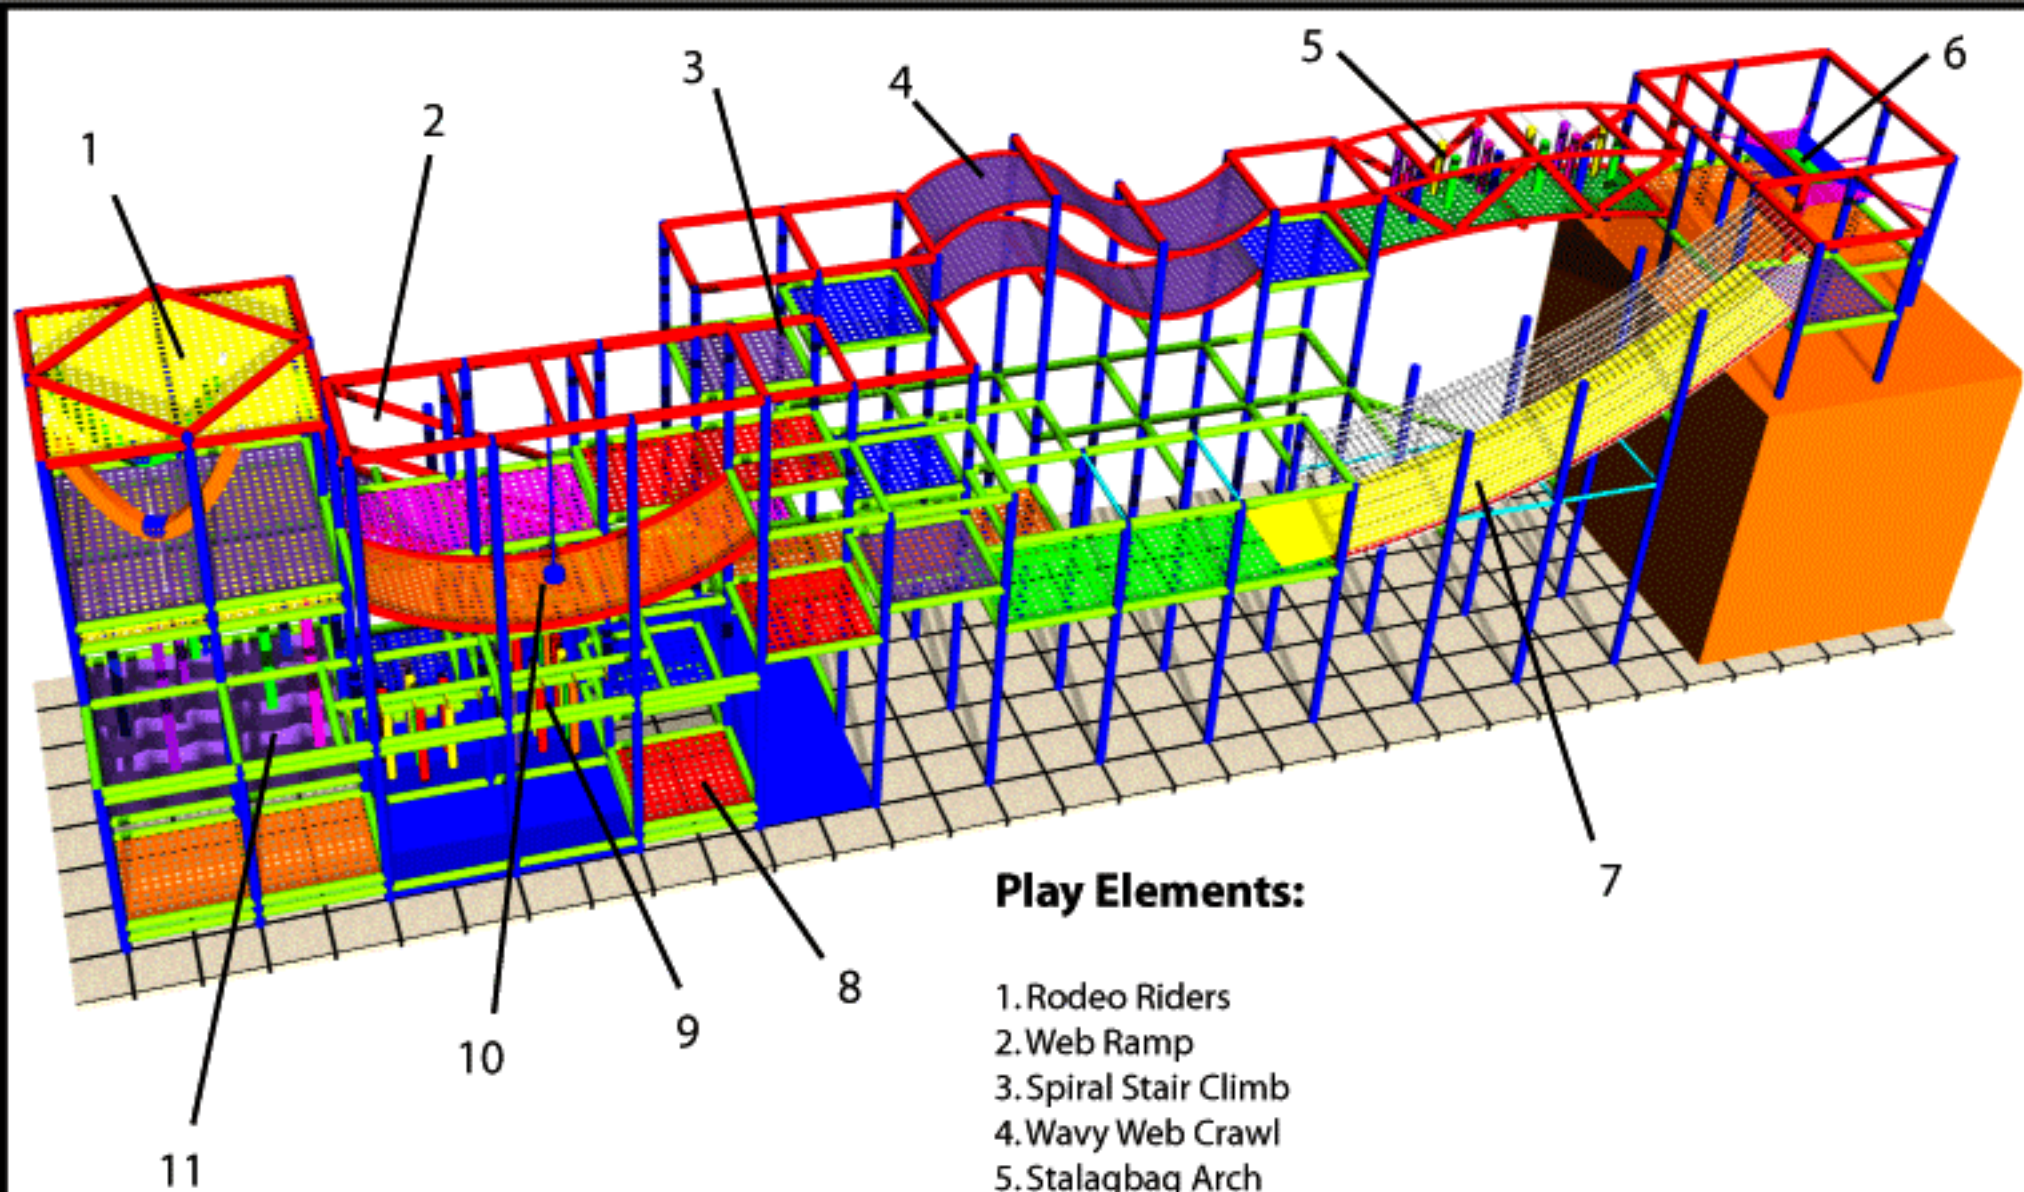

Note: variety of color selections available for platforms, post foam, mats and covers

Renderings are for illustration purposes only. Actual product may vary in appearance.
Not Shown but included: No-Climb containment netting.

<h1>PLAYSMART™</h1>	
Project:	Drawn by: TG
Size: 64' x 12' x 17' tall	Dwg #: 143
Date:	Rev: 0
Dwg Type: Perspectives	

Play Elements:

1. Rodeo Riders
2. Web Ramp
3. Spiral Stair Climb
4. Wavy Web Crawl
5. Stalagbag Arch
6. Magic Carpet
7. Double Slide
8. Monkey Bars
9. Giant Stalagbag Crawl
10. Swing
11. Kangaroo Room

Accessories to include:

Floor Mats, tuffpad post padding, no-climb safety netting, durable thresholds
 Various Transition Web Floors

PLAYSMART™

Project:

Size: 64' x 12' x 17' tall

Date:

Dwg Type: Events

Drawn by: TG

PLAYSMART™

Project:

Size: 64' x 12' x 17' tall

Date:

Dwg Type: Dimensions

Drawn by: TG

Dwg #: 143

Rev: 0