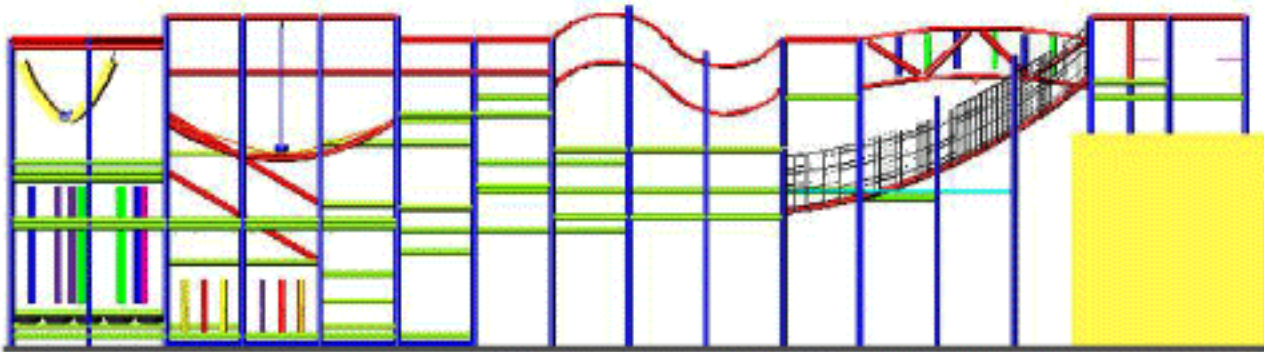

Accessories to include:

Floor Mats, tuffpad post padding, no-climb safety netting, durable thresholds
 Various Transition Web Floors

PLAYSMART™

Project:

Size: 64' x 12' x 17' tall

Date:

Dwg Type: Events

Drawn by: TG

Dwg #: 143

Rev: 0

Front View

64' - 4"

Left Side View

17' - 6"

12' - 4"

Top View