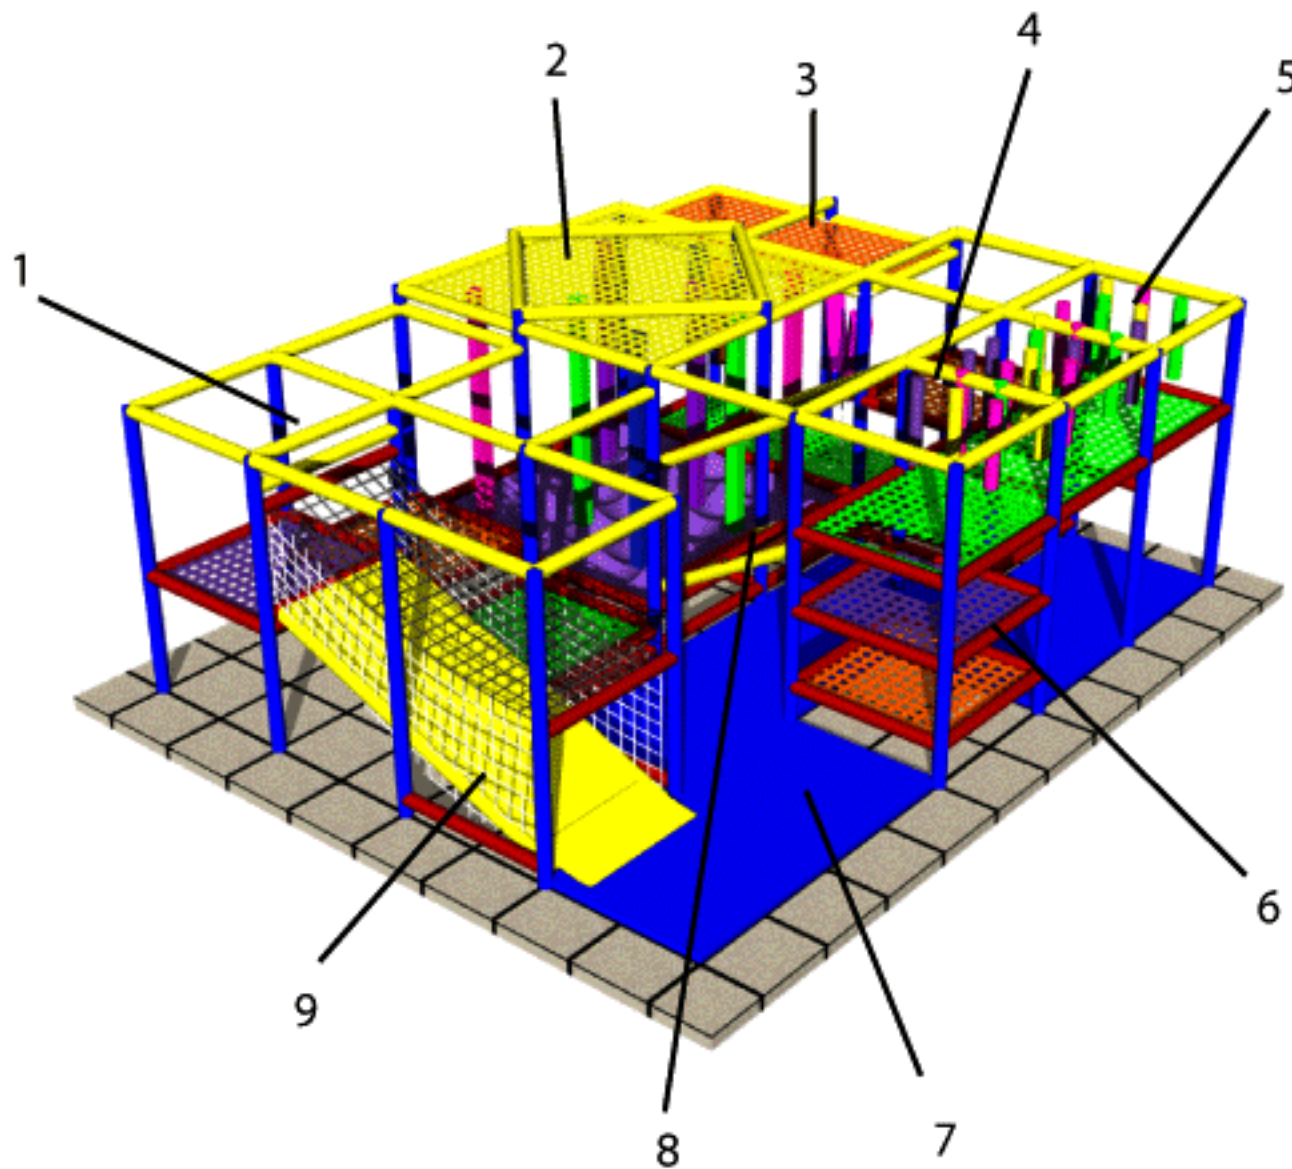

**Note:** variety of color selections available for platforms, post foam, mats and covers

Renderings are for illustration purposes only. Actual product may vary in appearance. Not Shown but included: No-Climb containment netting.

**PLAYSMART™**

Project:

Size: 20' x 16' x 8.5' tall

Date:

Dwg Type: Perspectives

Drawn by: TG

Dwg #: 138

Rev: 0

**Play Elements:**

- 1. Web Steps
- 2. Kangaroo Room
- 3. Rodeo Riders
- 4. Small Web Tower
- 5. Stalagbag Crawl
- 6. Web Tower
- 7. Floor Mats
- 8. Ramp
- 9. Slide

Capacity: Approximately  
35Persons

**Accessories to include:**  
tuffpad post padding,  
no-climb safety netting,  
durable thresholds

**PLAYSMART™**

|                             |              |
|-----------------------------|--------------|
| Project:                    | Drawn by: TG |
| Size: 20' x 16' x 8.5' tall | Dwg #: 138   |
| Date:                       | Rev: 0       |
| Dwg Type: Events            |              |