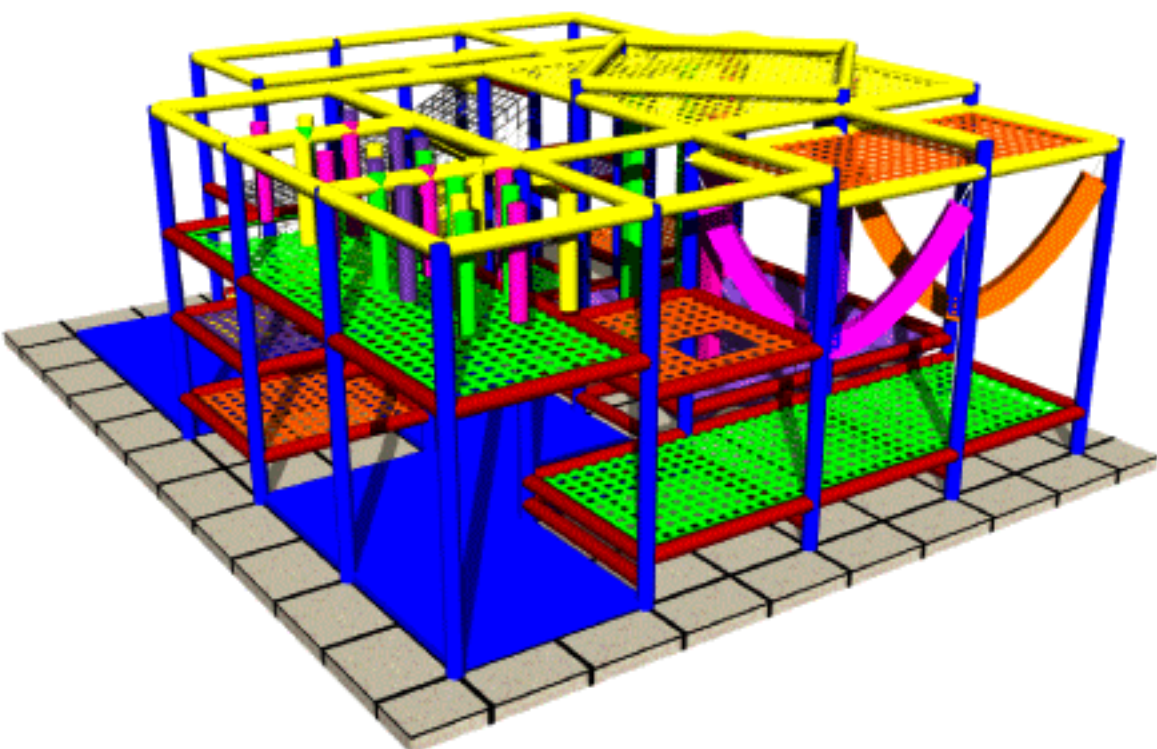

**Note:** variety of color selections available for platforms, post foam, mats and covers

Renderings are for illustration purposes only. Actual product may vary in appearance. Not Shown but included: No-Climb containment netting.

**PLAYSMART™**

Project:

Size: 20' x 16' x 8.5' tall

Date:

Dwg Type: Perspectives

Drawn by: TG

Dwg #: 138

Rev: 0

**Play Elements:**

- 1. Web Steps
- 2. Kangaroo Room
- 3. Rodeo Riders
- 4. Small Web Tower
- 5. Stalagbag Crawl
- 6. Web Tower
- 7. Floor Mats
- 8. Ramp
- 9. Slide

Capacity: Approximately  
35Persons

**Accessories to include:**  
tuffpad post padding,  
no-climb safety netting,  
durable thresholds

**PLAYSMART™**

|                             |              |
|-----------------------------|--------------|
| Project:                    | Drawn by: TG |
| Size: 20' x 16' x 8.5' tall | Dwg #: 138   |
| Date:                       | Rev: 0       |
| Dwg Type: Events            |              |