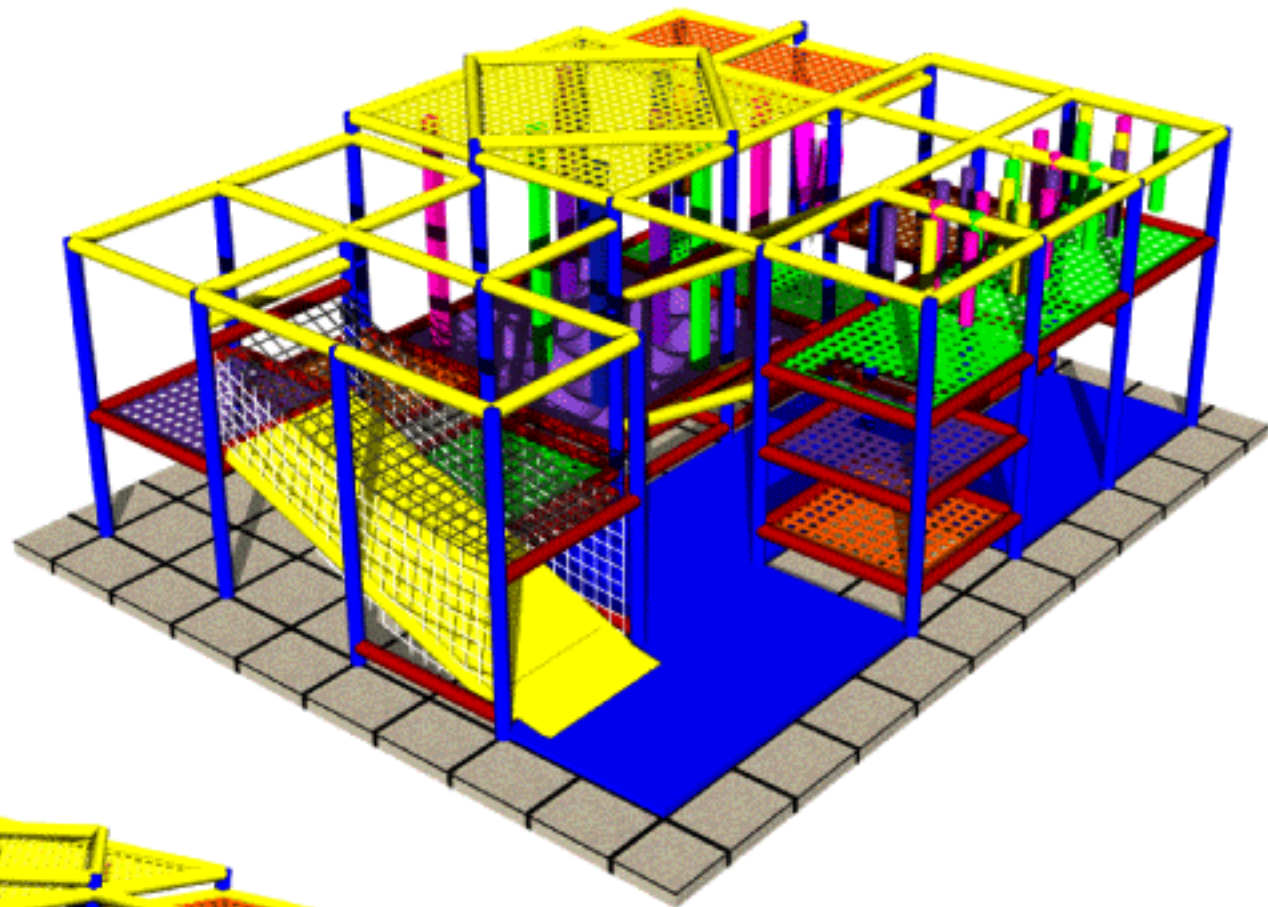

**Note:** variety of color selections available for platforms, post foam, mats and covers

Renderings are for illustration purposes only. Actual product may vary in appearance. Not Shown but included: No-Climb containment netting.

**PLAYSMART™**

Project:

Size: 20' x 16' x 8.5' tall

Date:

Dwg Type: Perspectives

Drawn by: TG

Dwg #: 138

Rev: 0

**Play Elements:**

- 1. Web Steps
- 2. Kangaroo Room
- 3. Rodeo Riders
- 4. Small Web Tower
- 5. Stalagbag Crawl
- 6. Web Tower
- 7. Floor Mats
- 8. Ramp
- 9. Slide

Capacity: Approximately  
35Persons

**Accessories to include:**  
tuffpad post padding,  
no-climb safety netting,  
durable thresholds

**PLAYSMART™**

|                             |              |
|-----------------------------|--------------|
| Project:                    | Drawn by: TG |
| Size: 20' x 16' x 8.5' tall | Dwg #: 138   |
| Date:                       | Rev: 0       |
| Dwg Type: Events            |              |