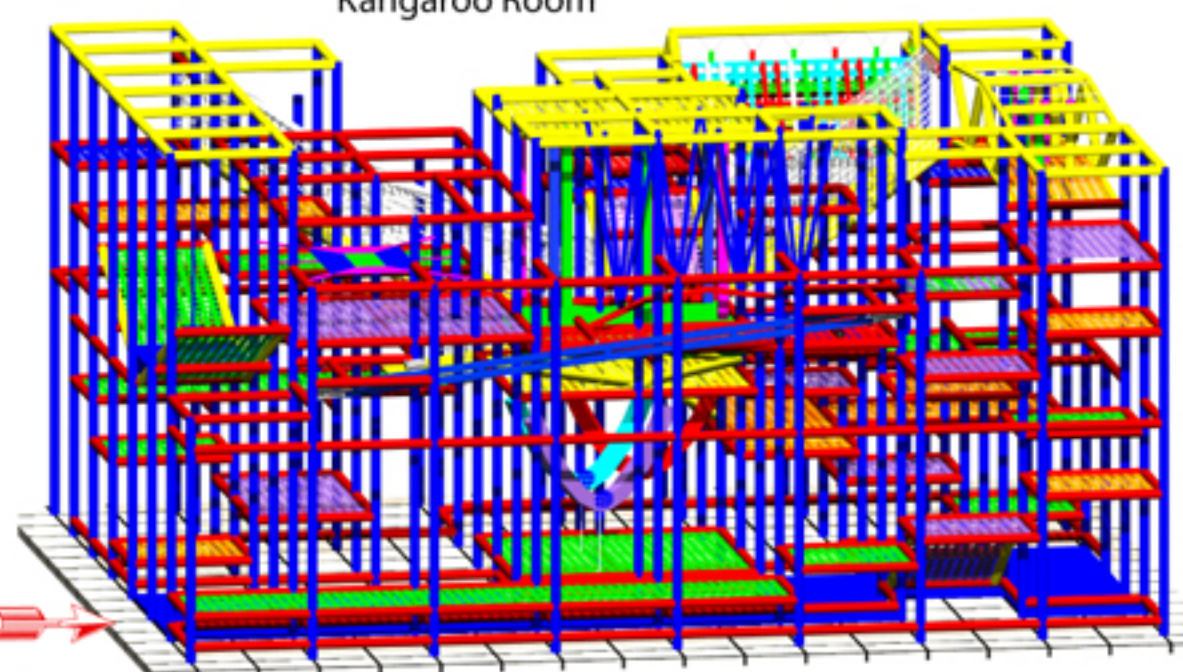

Entrance

Events:

- (2) Double Slides
- Cave Climb
- 8' Ramp
- Pool Swing
- Automatic Return
- Trolley Ride
- Magic Carpet
- (2) 4' Ramps
- Elastic Tunnel
- Stalagbag Arch
- Challenge Path
- Rodeo Rider Room
- Spiral Stair Climb
- Kangaroo Room

Accessories:

- No-Climb Safety Netting
- Durable Thresholds
- Tuffpad Post Padding
- Floor Mats
- Various Transition
- Web Floors

Exit

**PLAYSMART**™

32' x 28' x 17' Playground