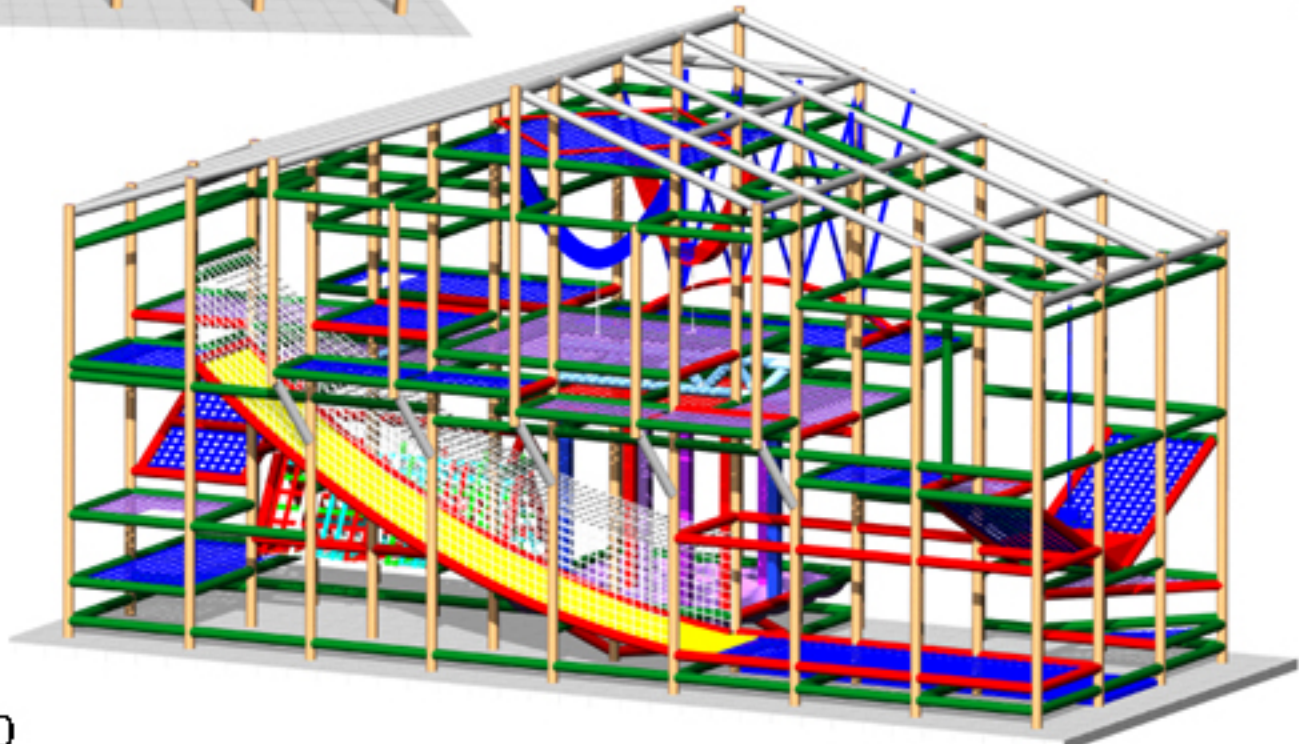

Entrance/Exit

Events:

- 16' Double Slide
- Pool Swing
- Cave Climb
- Ramp
- Elastic Tunnel
- Triangle Stair Climb
- Challenge Path
- Rodeo Rider Room
- Kangaroo Room
- Skywalk

Accessories:

- (3) 4'x4'x2" Floor Pads
- No-Climb Safety Netting
- Tuffpad Post Padding
- Durable Thresholds
- Transition Web Floors
- Shade Canopy

PLAYSMART™

32' x 15' x 17' Playground

120