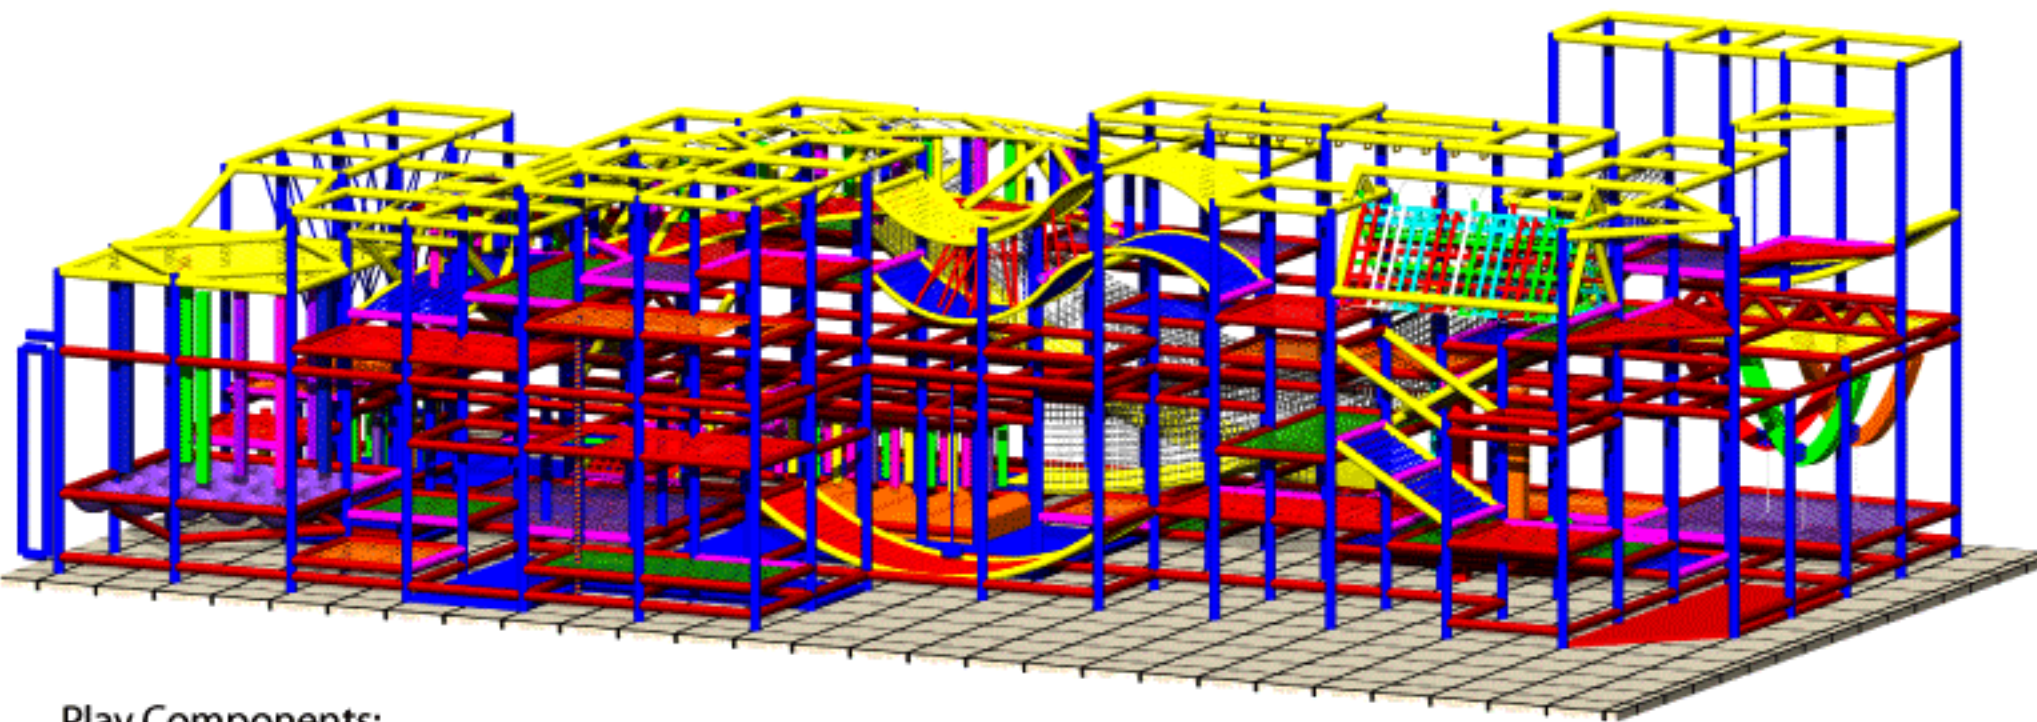

PLAYSMART™
52' x 28' x 16'-4" Playground

Play Components:

- (2) Slides
- Rodeo Riders
- Kangaroo Room
- Challenge Path
- Ramps
- Wavy Web Crawl
- Stalagbag Arch
- Dragon Lair
- (2) Swings
- Cave Climbs
- Web Tower
- Frog Hop
- Various Transition Web Floors
- Floor Mats

PLAYSMART™

52' x 28' x 16'-4" Playground