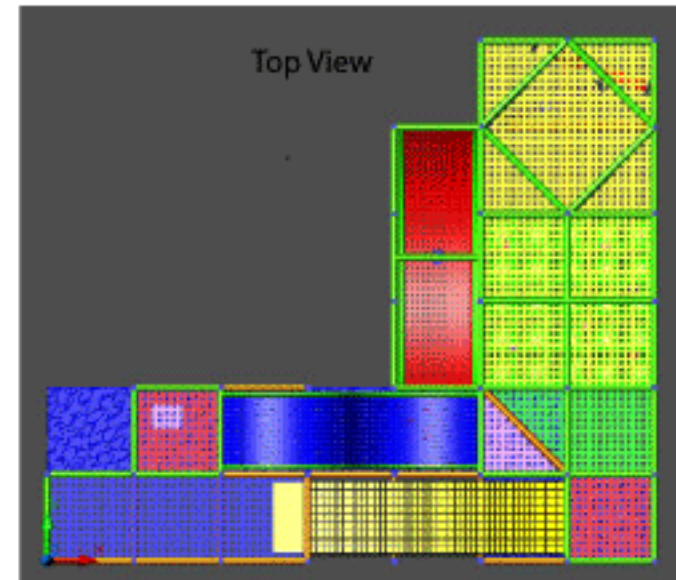

28' - 4"

Right Side View

24' - 4"

116"

Top View

PLAYSMART™

Project:

Size: 28' x 24' x 10' tall