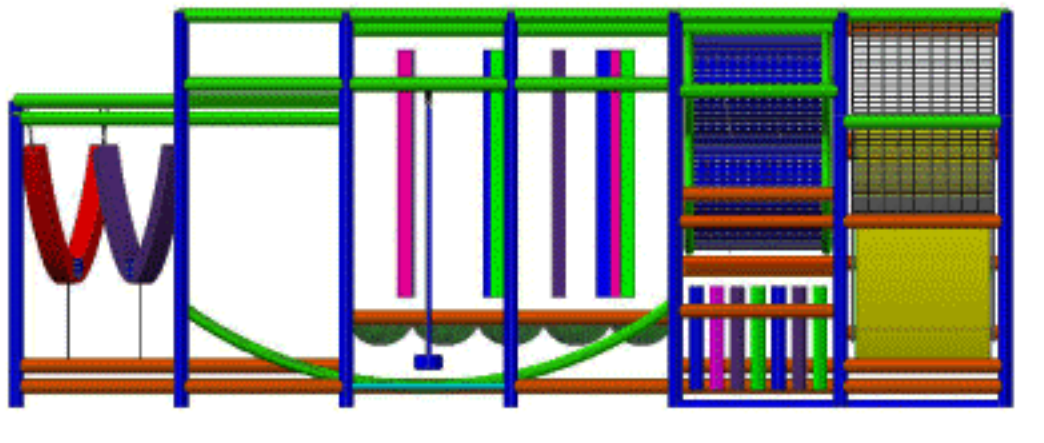

Accessories to include:
 tuffpad post padding,
 no-climb safety netting,
 durable thresholds,
 shade canopy

Project:	Size: 28' x 24' x 10' tall	Drawn by: TG
Date:	Dwg #: 155	Rev: 0
Dwg Type: Events		

Front View

28' - 4"

Right Side View

24' - 4"

116"

Top View

PLAYSMART™

Project:

Size: 28' x 24' x 10' tall