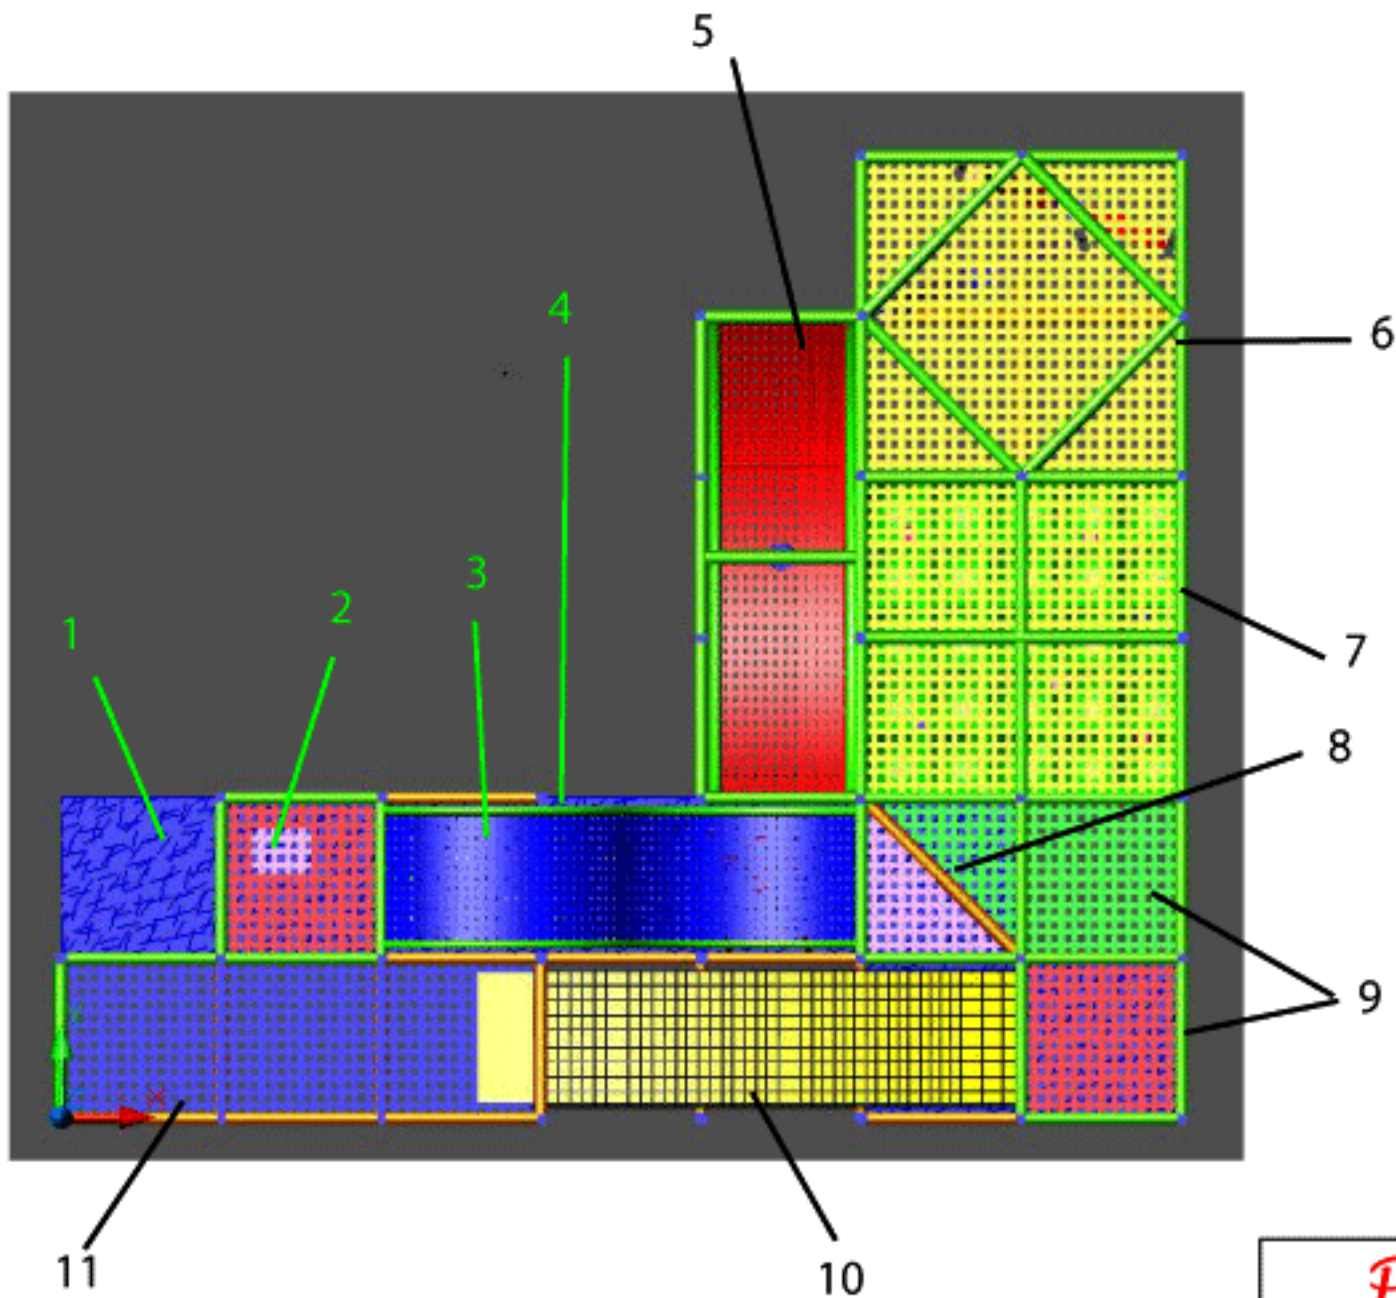

Renderings are for illustration purposes only. Actual product may vary in appearance. Not Shown but included: No-Climb containment netting.

Note: variety of color selections available for platforms, post foam, mats and covers

PLAYSMART™

Project:
Size: 28' x 24' x 10' tall
Date:
Dwg Type: Perspectives

Drawn by: TG
Dwg #:155
Rev: 0

Play Elements:

- 1. (8) 4'x4'x2" Floor Mats
- 2. Web Tower
- 3. Wavy maze
- 4. Stalagbag Crawl
beneath Wavy Maze
- 5. Swing
- 6. Rodeo Riders
- 7. Kangaroo Room
- 8. Triangle Stairs
- 9. Transition Web Floors
- 10. Slide
- 11. Slide Landing Area

Accessories to include:
 tuffpad post padding,
 no-climb safety netting,
 durable thresholds,
 shade canopy

Project:	Size: 28' x 24' x 10' tall	Drawn by: TG
Date:	Dwg #: 155	Rev: 0
Dwg Type: Events		

Front View

28' - 4"

Right Side View

24' - 4"

116"

Top View

PLAYSMART™

Project:

Size: 28' x 24' x 10' tall