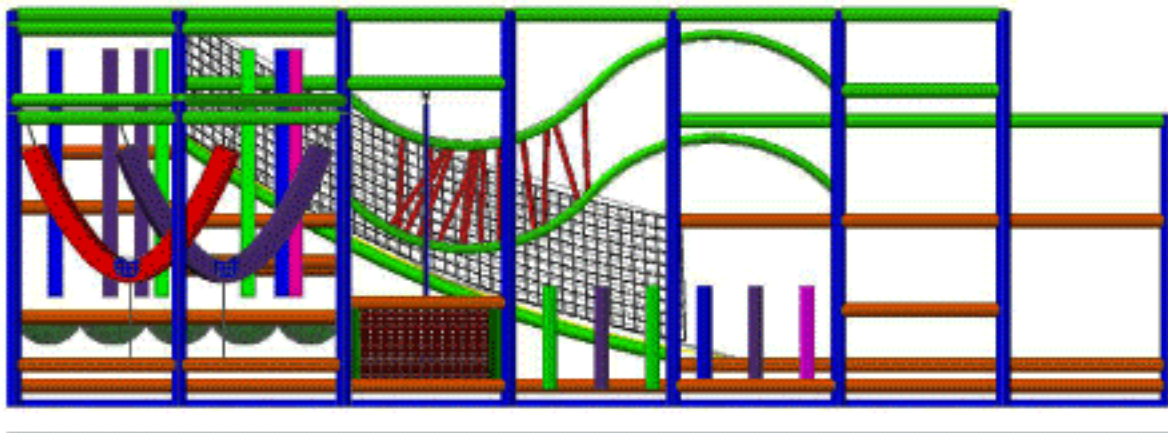

Renderings are for illustration purposes only. Actual product may vary in appearance. Not Shown but included: No-Climb containment netting.

Note: variety of color selections available for platforms, post foam, mats and covers

PLAYSMART™

Project:
Size: 28' x 24' x 10' tall
Date:
Dwg Type: Perspectives

Drawn by: TG
Dwg #:155
Rev: 0

Play Elements:

- 1. (8) 4'x4'x2" Floor Mats
- 2. Web Tower
- 3. Wavy maze
- 4. Stalagbag Crawl
beneath Wavy Maze
- 5. Swing
- 6. Rodeo Riders
- 7. Kangaroo Room
- 8. Triangle Stairs
- 9. Transition Web Floors
- 10. Slide
- 11. Slide Landing Area

Accessories to include:
 tuffpad post padding,
 no-climb safety netting,
 durable thresholds,
 shade canopy

Project:	Size: 28' x 24' x 10' tall	Drawn by: TG
Date:	Dwg #: 155	Rev: 0
Dwg Type: Events		

Front View

28' - 4"

Right Side View

24' - 4"

116"

Top View

PLAYSMART™

Project:

Size: 28' x 24' x 10' tall