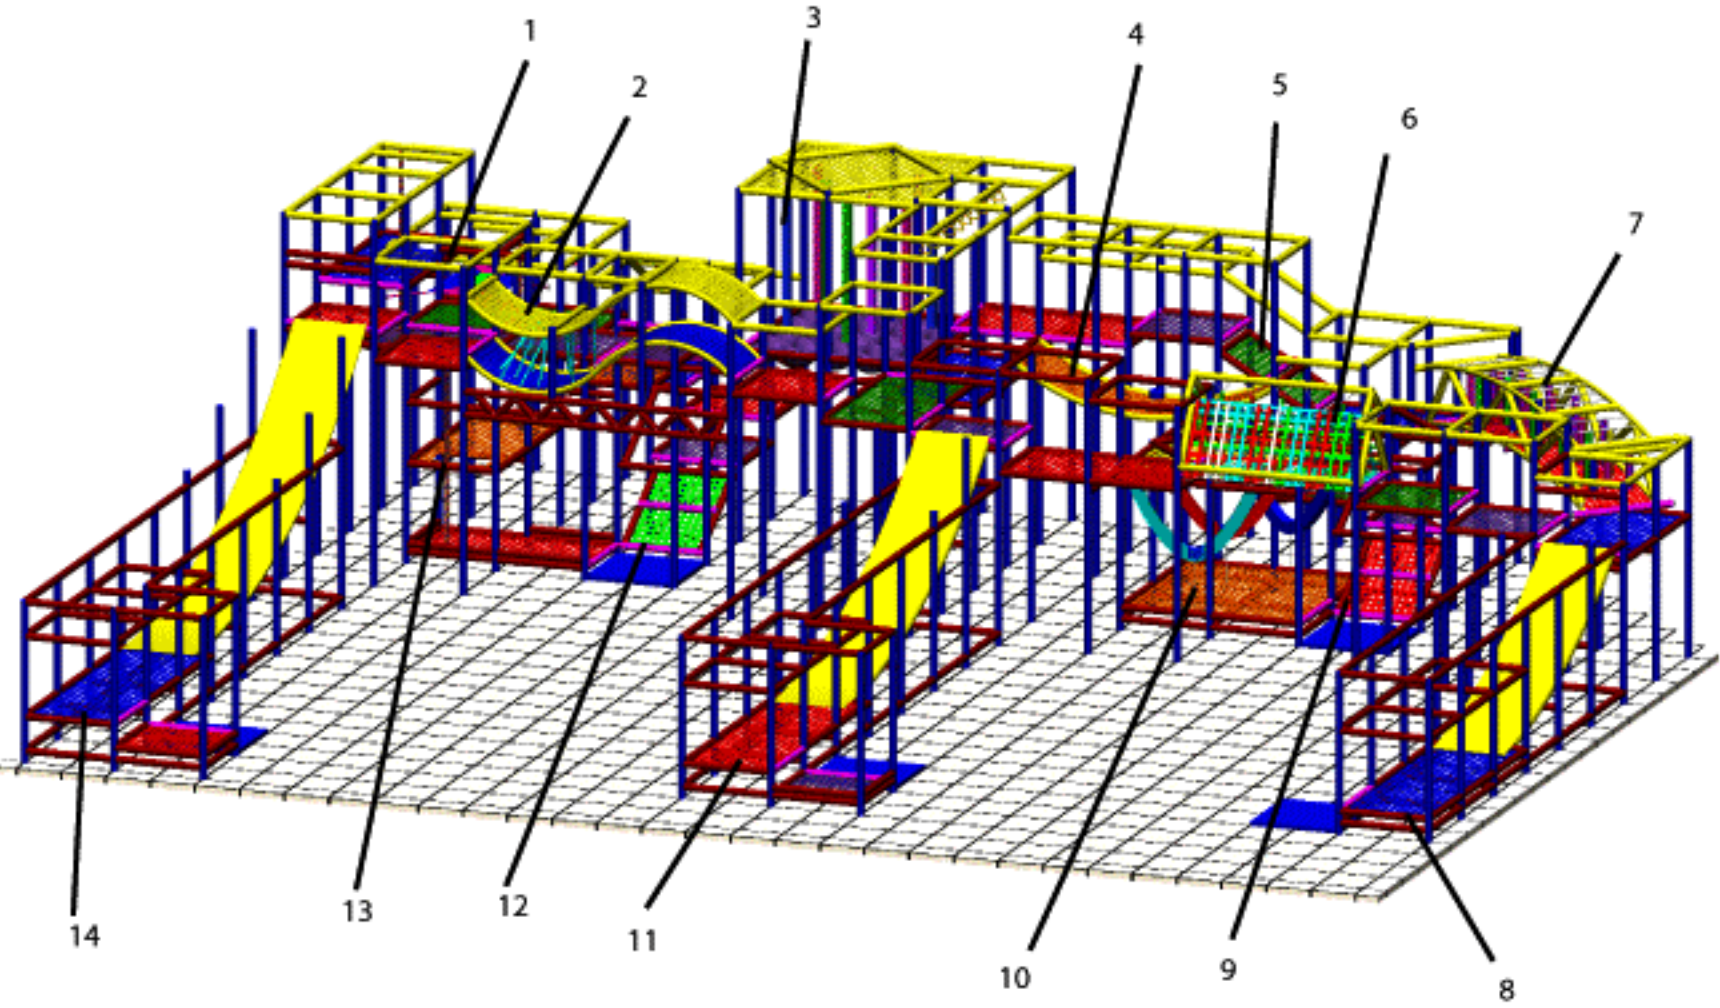

PLAYSMART™

60' x 52' x 16'

Play Components:

- | | |
|-------------------|--------------------------------------|
| 1. Magic Carpet | 9. Ramp |
| 2. Wavy Web Crawl | 10. Rodeo Riders |
| 3. Kangaroo Room | 11. Slide |
| 4. Swing | 12. Ramp |
| 5. Ramp | 13. Cave Climb |
| 6. Elastic Tunnel | 14. Slide |
| 7. Stalagbag Arch | 15. Various Transition Web Platforms |
| 8. Slide | 16. Floor Mats |

PLAYSMART™
60' x 52' x 16'