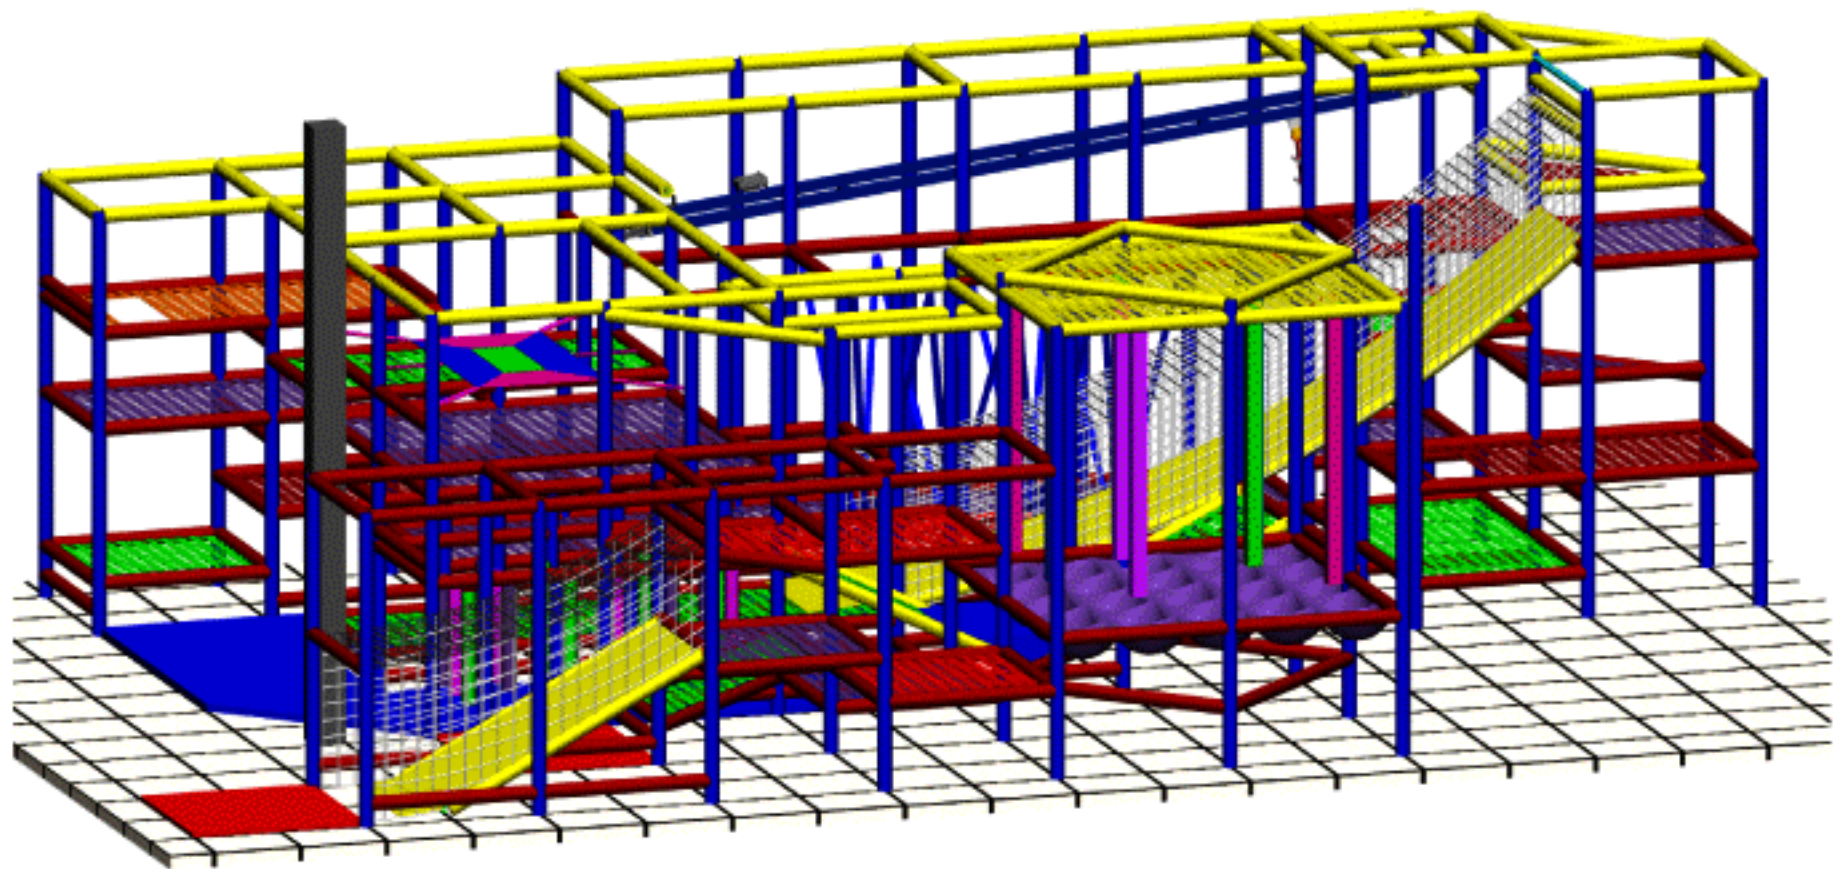

Events:

- Automatic Return Trolley Ride
- Double Slide
- Cave Climb
- Challenge Path
- Web Tower
- Magic Carpet
- Kangaroo Room
- Stalagbag Crawl
- Toddler Slide

Accessories:

- No-Climb Netting
- Floor mats
- Durable Thresholds
- Hinged Wing Wall

PLAYSMART™

36' x 24' x 12' Playground

PLAYSMART™

36' x 24' x 12' Playground