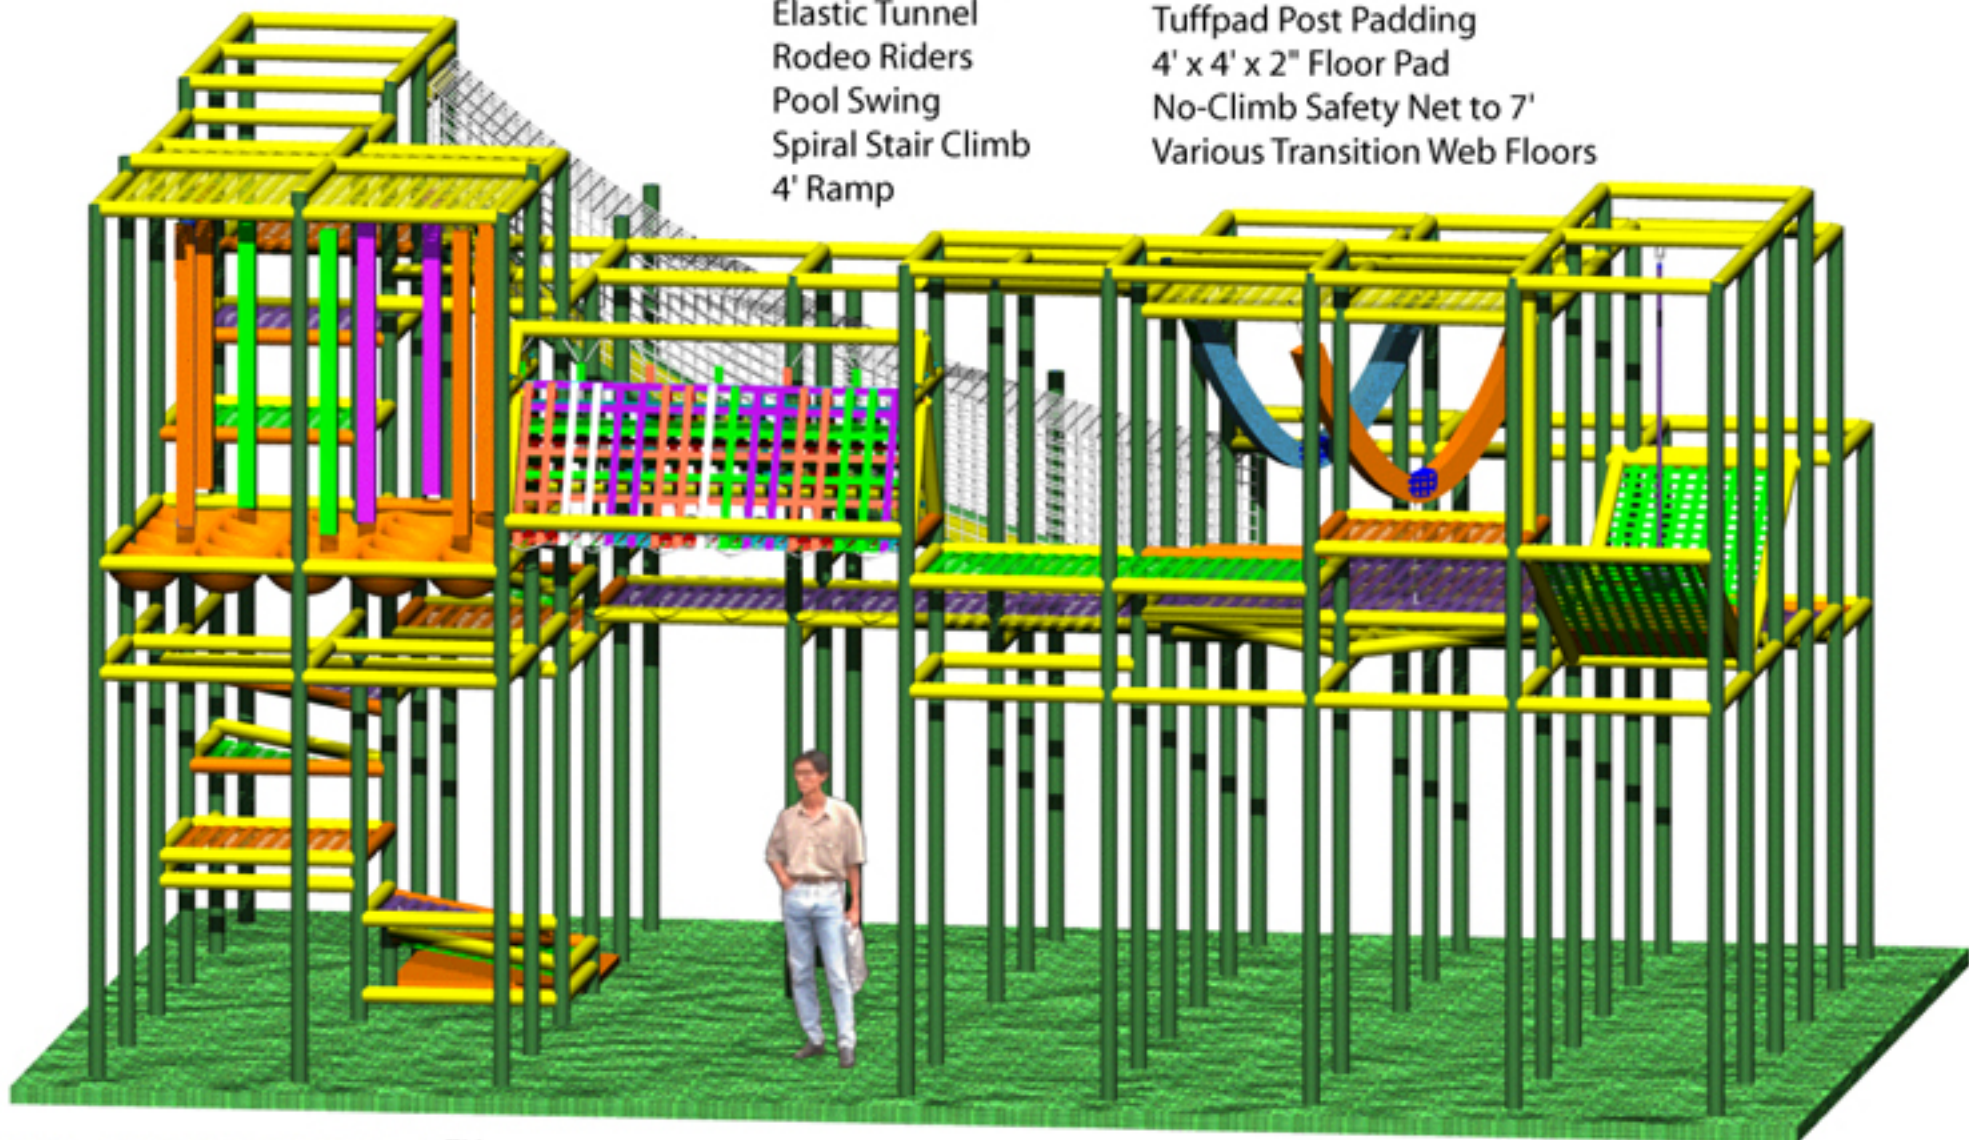

Events:

16' Double Slide
Elastic Tunnel
Rodeo Riders
Pool Swing
Spiral Stair Climb
4' Ramp

Accessories:

Durable Thresholds
Tuffpad Post Padding
4' x 4' x 2" Floor Pad
No-Climb Safety Net to 7'
Various Transition Web Floors

PLAYSMART™

32' x 20' x 18' Playground