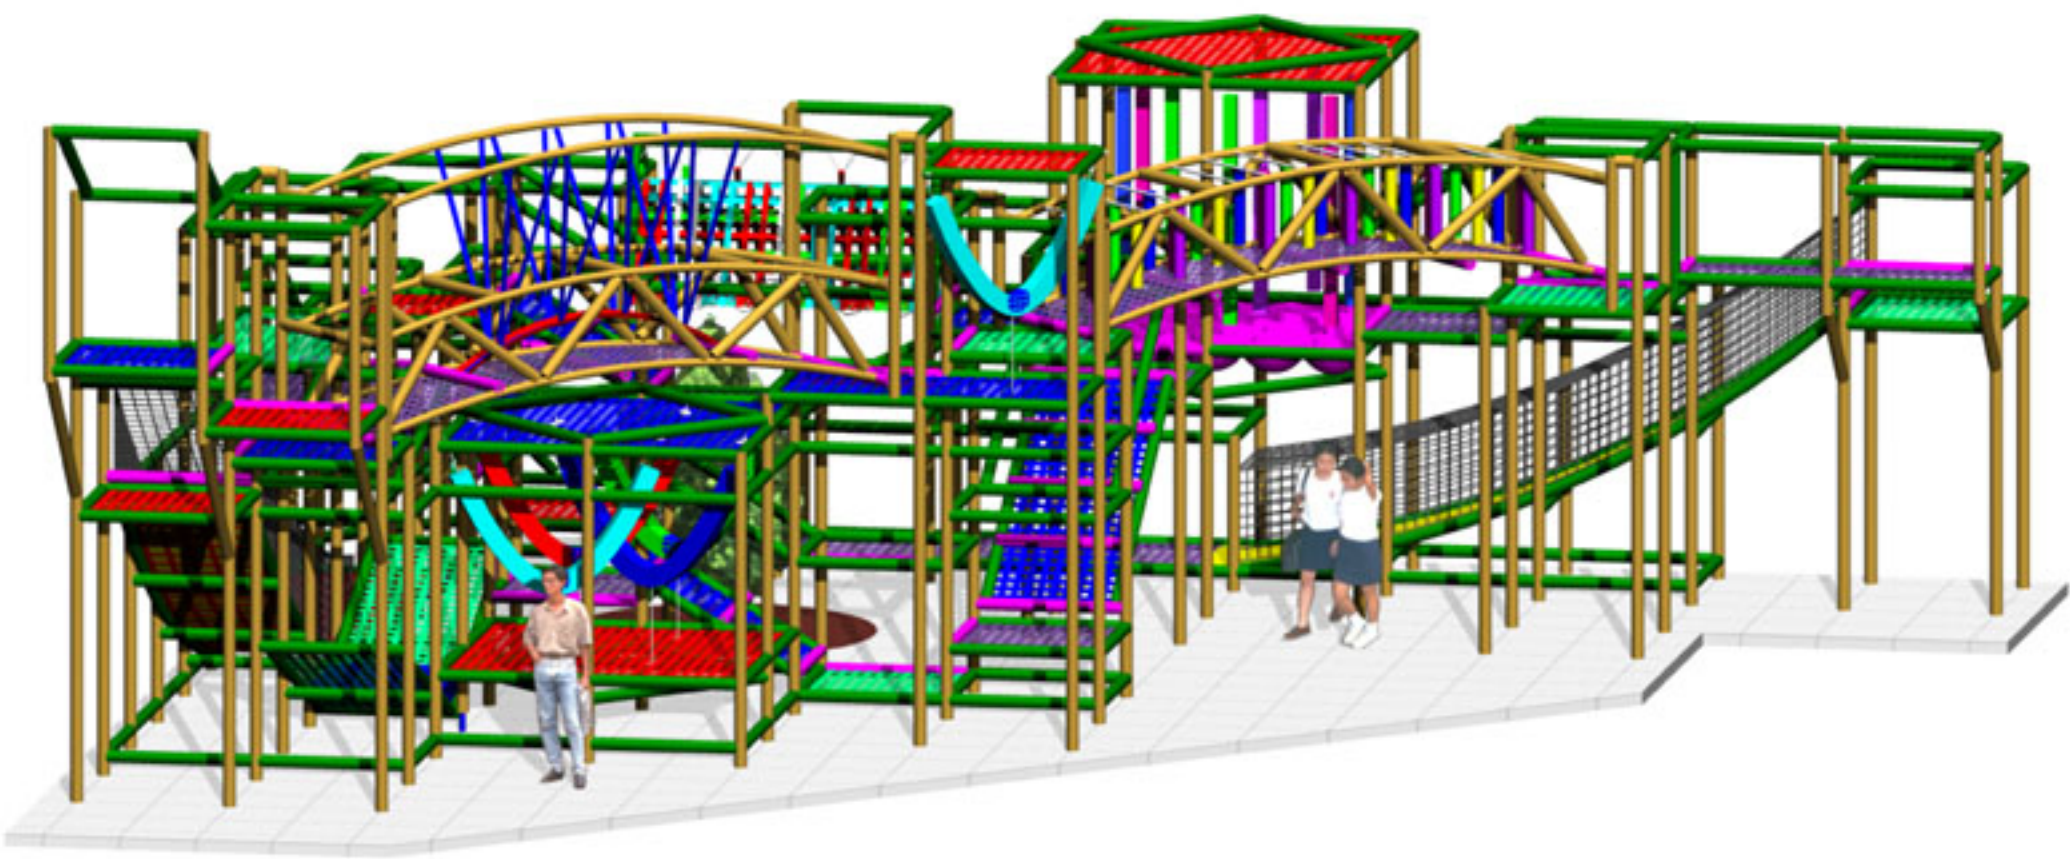

PLAYSMART™

44' x 44' x 18'

PLAYSMART™

44' x 44' x 18'

PLAYSMART™

44' x 44' x 18'

List of Events

44' x 44' x 18' Playground

(2) Double Slides
Challenge Path Arch
8' Web Ramp
Rodeo Rider Room
Stalagbag Arch
Kangaroo Room
Elastic Tunnel
4' Web Ramp
Cave Climb
Web Elevator
Look Out Tower
Single Rodeo Rider

Accessories

4' x 4' x 2" Floor pad
Tuffpad post padding
Various Transition Web Floors